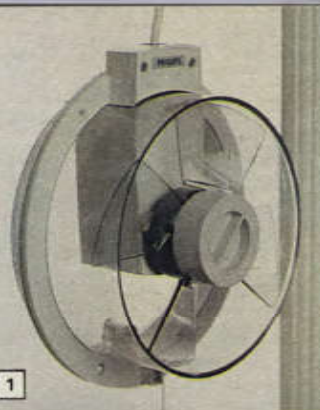

Books

1. Philips Electric Window Fan. Has both extract and intake facilities. 7 1/4" (185mm.) diameter hole required in window. Extractor rate 9000 cu.ft. (254 cu.m.) per hour. Overall size 8 1/2" x 8" (215 x 203mm.). B.E.A.B. approved. * 65-2348 15 1/2
2. Rima Fan Heater. Choice of 1KW. or 2KW. heat setting. Cool air flow for summer. B.E.A.B. approved. * 65-2111 18
3. Valor "Viceroy" Convector Oil Heater. Fitted with safety device. Burns for up to approx. 30 hours on one filling at full flame * 65-2238 29 1/2
4. Rima Heat and Light Unit. Heat and light can be operated independently. 750W. heating unit. B.E.A.B. approved. 65-2221 16 1/2
5. Berry Magicoal "Firebrand" Reflector Fire. Two independently operated 940W. elements. With carrying handle. B.E.A.B. approved. * 65-2245 19
6. Rima Oil Filled Electric Radiator. Thermostatically controlled. 750W. B.E.A.B. approved. * 65-2362 32
7. Rima Fan Heater. Choice of 1KW., 2KW. or 3KW. heat setting. Cool air flow. Thermostatically controlled. B.E.A.B. approved. * 65-2355 23
8. Priect 1KW. Convector Heater. Finished in white stove enamel with gold coloured grille. Suitable for wall mounting. B.E.A.B. approved. 65-2290 13 3/4
9. Dimplex Infra-red Wall Heater. Pull-cord switch. 750W. B.E.A.B. approved. 65-2056 12 1/4
10. Priect 1KW. Reflector Fire. B.E.A.B. approved. 65-2300 5 1/2

Books