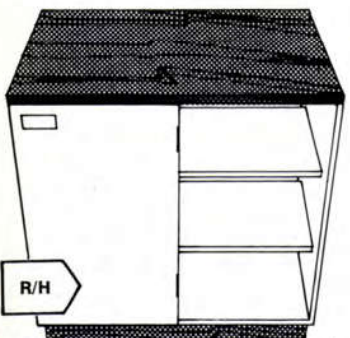

**Sink Unit**, complete with stainless steel sink top and a choice of left or right hand drainer, *please state which*. 900 mm. tall, 990 mm. wide and 495 mm. deep. Taps not supplied.

**41521 L/H Drainer**      **41522 R/H Drainer**  
**Vouchers 31485 or**  
**81521 L/H Drainer**      **81522 R/H Drainer**  
**Vouchers 2000 plus £44.30**

**Base Unit**, 900 mm. tall, 495 mm. wide and 495 mm. deep.

**41490 Vouchers 14450 or**

**81650 Vouchers 2000 plus £18.70**

**Double Base Unit**, 900 mm. tall, 990 mm. wide, 495 mm. deep.

**41500 Vouchers 21340 or**

**81320 Vouchers 2000 plus £29.10**

**Corner Base Unit**, with left hand or right hand opening section, 900 mm. tall, 990 mm. wide and 495 mm. deep.

**41511 L/H Opening**      **41512 R/H Opening**

**Vouchers 19435 or**

**81511 L/H Opening**      **81512 R/H Opening**

**Vouchers 2000 plus £26.20**

**Base Unit** with four drawers, 900 mm. tall, 990 mm. wide and 495 mm. deep.

**41530 Vouchers 23665 or**

**81530 Vouchers 2000 plus £32.60**