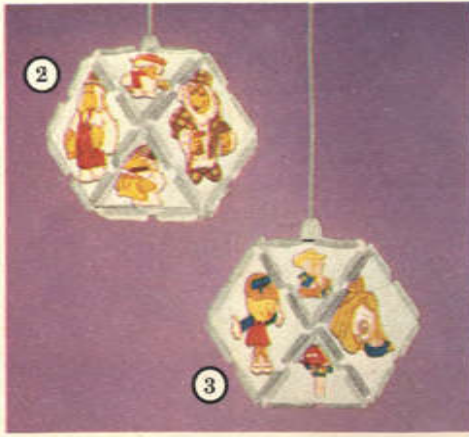

Homemakers

	Books
1. Sheerlite "Nova" Pendant Shade. Plastic, self-assembly. Amber colour. Diameter 22.2 cm (8 $\frac{1}{2}$ ").	2 $\frac{1}{2}$
2. "Womble" Lamp Shade. Printed on card. Self-assembly kit. Diameter 30.4 cm (12").	1 $\frac{1}{2}$
3. "Magic Roundabout" Lamp Shade. Printed on card. Self-assembly kit. Diameter 30.4 cm (12").	1 $\frac{1}{2}$
4. "Devon" Outdoor Lantern. Matt black finished metal, amber coloured glass panels.	8
5. "Dante" Electric Porch Carriage Lantern. Steel and brass-coloured anodized aluminium construction. Height 38 cm (15").	12
6. Maclamp Desk Lamp. Cantilever adjustment. White base and shade.	6 $\frac{1}{2}$
7. "Ritelite" Dimmer Switch. On/off and dull to bright light settings. 250 W maximum.	5 $\frac{1}{2}$
8. Rima Heat and Light Unit. Heat and light can be operated independently. 750 W heating unit. B.E.A.B. approved.	17 $\frac{1}{2}$
9. Pifco Extractor Fan. 21.5 cm (8 $\frac{1}{2}$) overall diameter. 20 cm (7 $\frac{1}{2}$) hole required.	14 $\frac{1}{2}$
10. Rima Fan Heater. Choice of 1 kW or 2 kW heat setting. Cool air flow for summer. B.E.A.B. approved.	21
11. Prilect Infra-Red Wall Heater. Pull-cord switch. 750 W. B.E.A.B. approved.	11 $\frac{1}{2}$
12. Prilect 2 kW Reflector Fire. B.E.A.B. approved.	13
13. Prilect 1 kW Reflector Fire. B.E.A.B. approved.	7