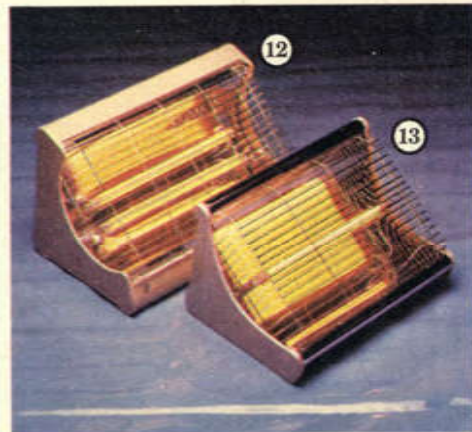

Homemakers

	Books
1. Sheerlite "Nova" Pendant Shade. Plastic, self-assembly. Amber colour. Diameter 22.2 cm (8 $\frac{1}{2}$ ").	2 $\frac{1}{2}$
2. "Womble" Lamp Shade. Printed on card. Self-assembly kit. Diameter 30.4 cm (12").	1 $\frac{1}{2}$
3. "Magic Roundabout" Lamp Shade. Printed on card. Self-assembly kit. Diameter 30.4 cm (12").	1 $\frac{1}{2}$
4. "Devon" Outdoor Lantern. Matt black finished metal, amber coloured glass panels.	8
5. "Dante" Electric Porch Carriage Lantern. Steel and brass-coloured anodized aluminium construction. Height 38 cm (15").	12
6. Maclamp Desk Lamp. Cantilever adjustment. White base and shade.	6 $\frac{1}{2}$
7. "Ritelite" Dimmer Switch. On/off and dull to bright light settings. 250 W maximum.	5 $\frac{1}{2}$
8. Rima Heat and Light Unit. Heat and light can be operated independently. 750 W heating unit. B.E.A.B. approved.	17 $\frac{1}{2}$
9. Pifco Extractor Fan. 21.5 cm (8 $\frac{1}{2}$) overall diameter. 20 cm (7 $\frac{1}{2}$) hole required.	14 $\frac{1}{2}$
10. Rima Fan Heater. Choice of 1 kW or 2 kW heat setting. Cool air flow for summer. B.E.A.B. approved.	21
11. Prilect Infra-Red Wall Heater. Pull-cord switch. 750 W. B.E.A.B. approved.	11 $\frac{1}{2}$
12. Prilect 2 kW Reflector Fire. B.E.A.B. approved.	13
13. Prilect 1 kW Reflector Fire. B.E.A.B. approved.	7