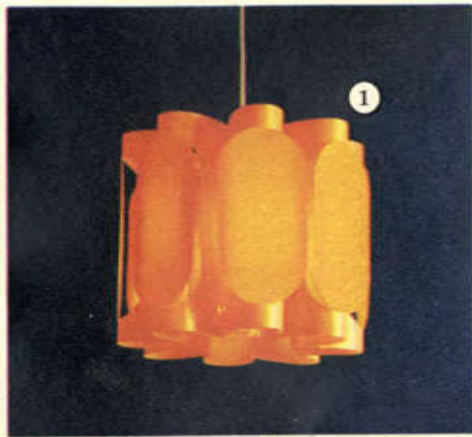

Homemakers

	Books
1. Sheerlite "Nova" Pendant Shade. Plastic, self-assembly. Amber colour. Diameter 22.2 cm (8 $\frac{1}{2}$ ").	2 $\frac{1}{2}$
2. "Womble" Lamp Shade. Printed on card. Self-assembly kit. Diameter 30.4 cm (12").	1 $\frac{1}{2}$
3. "Magic Roundabout" Lamp Shade. Printed on card. Self-assembly kit. Diameter 30.4 cm (12").	1 $\frac{1}{2}$
4. "Devon" Outdoor Lantern. Matt black finished metal, amber coloured glass panels.	8
5. "Dante" Electric Porch Carriage Lantern. Steel and brass-coloured anodized aluminium construction. Height 38 cm (15").	12
6. Maclamp Desk Lamp. Cantilever adjustment. White base and shade.	6 $\frac{1}{2}$
7. "Ritelite" Dimmer Switch. On/off and dull to bright light settings. 250 W maximum.	5 $\frac{1}{2}$
8. Rima Heat and Light Unit. Heat and light can be operated independently. 750 W heating unit. B.E.A.B. approved.	17 $\frac{1}{2}$
9. Pifco Extractor Fan. 21.5 cm (8 $\frac{1}{2}$) overall diameter. 20 cm (7 $\frac{1}{2}$) hole required.	14 $\frac{1}{2}$
10. Rima Fan Heater. Choice of 1 kW or 2 kW heat setting. Cool air flow for summer. B.E.A.B. approved.	21
11. Prilect Infra-Red Wall Heater. Pull-cord switch. 750 W. B.E.A.B. approved.	11 $\frac{1}{2}$
12. Prilect 2 kW Reflector Fire. B.E.A.B. approved.	13
13. Prilect 1 kW Reflector Fire. B.E.A.B. approved.	7