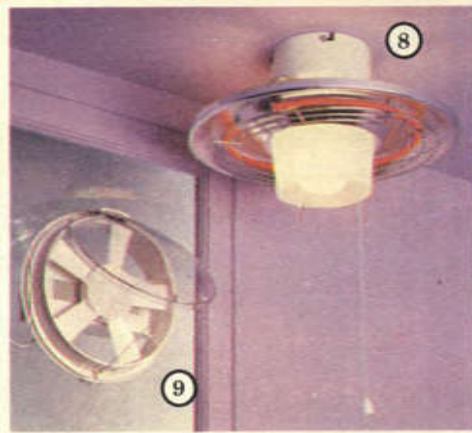

Homemakers

	Books
1. Sheerlite "Nova" Pendant Shade. Plastic, self-assembly. Amber colour. Diameter 22.2 cm (8 $\frac{1}{2}$ ").	2 $\frac{1}{2}$
2. "Womble" Lamp Shade. Printed on card. Self-assembly kit. Diameter 30.4 cm (12").	1 $\frac{1}{2}$
3. "Magic Roundabout" Lamp Shade. Printed on card. Self-assembly kit. Diameter 30.4 cm (12").	1 $\frac{1}{2}$
4. "Devon" Outdoor Lantern. Matt black finished metal, amber coloured glass panels.	8
5. "Dante" Electric Porch Carriage Lantern. Steel and brass-coloured anodized aluminium construction. Height 38 cm (15").	12
6. Maclamp Desk Lamp. Cantilever adjustment. White base and shade.	6 $\frac{1}{2}$
7. "Ritelite" Dimmer Switch. On/off and dull to bright light settings. 250 W maximum.	5 $\frac{1}{2}$
8. Rima Heat and Light Unit. Heat and light can be operated independently. 750 W heating unit. B.E.A.B. approved.	17 $\frac{1}{2}$
9. Pifco Extractor Fan. 21.5 cm (8 $\frac{1}{2}$) overall diameter. 20 cm (7 $\frac{1}{2}$) hole required.	14 $\frac{1}{2}$
10. Rima Fan Heater. Choice of 1 kW or 2 kW heat setting. Cool air flow for summer. B.E.A.B. approved.	21
11. Prilect Infra-Red Wall Heater. Pull-cord switch. 750 W. B.E.A.B. approved.	11 $\frac{1}{2}$
12. Prilect 2 kW Reflector Fire. B.E.A.B. approved.	13
13. Prilect 1 kW Reflector Fire. B.E.A.B. approved.	7