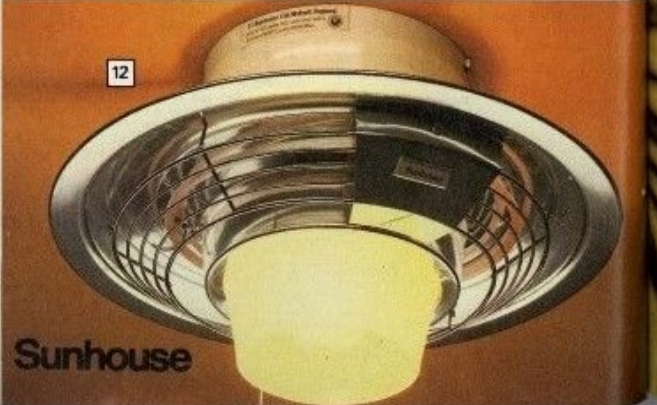

12

Sunhouse