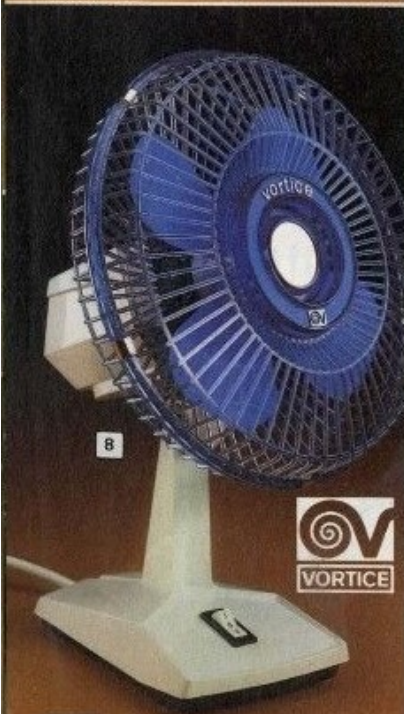

1

SMITHS

2

3

4

6

BRUNO

5

1 VORTICE 'Vortaer' 6" Window/Wall Extractor Fan. Easy to install. Complete with iris shutter. Double insulated. Size 9 1/2" x 9 1/2" x 4 1/4".
Item No 262X2559
Shoppers World Price ..... Only £24.95

2 SMITHS INDUSTRIES TS202 Immersion Heater Time Switch. Saves you £££ on your electricity bills and has multiple switching facilities. Max load 3kw at 240V 50Hz.
Item No 260X0009
Shoppers World Price ..... Only £13.95

3 SUPERSWITCH T1301 'Timac' 24-Hour Plug-in Timer. 220/240V 50 cycle AC motor. Operates from standard 13-amp outlet socket for loads up to and including 3,000 watts. Ideal for electric blankets, heaters, etc.
Item No 260X0025
Shoppers World Price ..... Only £14.95

4 SUPERSWITCH 'Thermac' Plug-in Thermostat Control. Suitable for electric heaters of up to 3kw. 220/250V AC.
Item No 260X0015
Shoppers World Price ..... Only £9.35

5 BRUNO 1kw Infra Red Wall Heater. Luxurious comfort in bathroom or kitchen. Can be angled to suit individual requirements. BEAB approved and on the Design Council Index.
Item No 262X2549
Shoppers World Price ..... Only £10.95

6 XPELAIR 6" Window/Wall Mounting Extractor Fan. Extracts 10,000 cu. ft. per hour. Cord operated shutter and built-in switch. 220/240V AC. BEAB approved.
Item No 262X2770
Shoppers World Price ..... Only £29.45

7 GLEN 7 1/2" Window Extractor Fan. 240V AC. 30W motor.
Item No 262X2317
Shoppers World Price ..... Only £11.45

8 VORTICE 8" Table Fan with oscillating and tilting mechanism. Two speed control, 7 1/2" blade.
Item No 262X2710
Shoppers World Price ..... Only £19.95