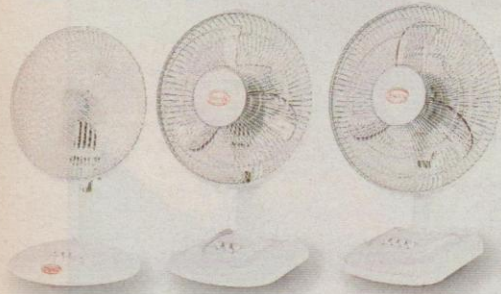

air coolers

1 £9.99

2 £12.99

3 £15.99

**1** 7-in desk fan • Whisper-quiet operation • Adjustable neck angle • Directional or oscillating • Helpline 01733 404 703

order 525-485

£9.99

**2** 9-in desk fan • 2 speeds with push button controls • Adjustable neck angle • Directional or oscillating • Whisper-quiet operation • Helpline 01733 404 703

order 525-486

£12.99

**3** 12-in desk fan • 3 speeds with push button controls • Adjustable neck angle • Directional or oscillating • Whisper-quiet operation • Helpline 01733 404 703

order 525-487

£15.99

4 £19.99