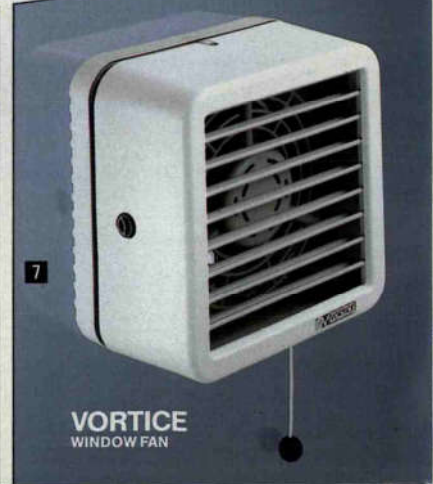

TEFAL STEAM SPRAY IRON

4

● CORD STORAGE
● REMOVABLE ANTI-SCALE VALVE

VARIABLE STEAM SETTING

6

PIFCO

ELECTRONIC BAG SEALER
● CUTS AND VACUUM SEALS BAGS TO DESIRED SIZE.
● BAGS SUITABLE FOR BOIL-IN-THE-BAG AND MICROWAVE COOKING

SUPERHOME
680

6

REMINGTON
AIR PURIFIER.

7

VORTICE
WINDOW FAN

1 Philips Steam/Spray/Dry Iron with the unique Philips steam system which ensures the right level of steam for all types of fabrics and allows the use of tap water. Plus visible water level. Swivel cord entry for right or left hand use and variable thermostat control with pilot light.

62X 307 Aquasteam Iron
£24-99 20 wks £1-25

3 Rowenta Steam/Spray/Dry Iron with special steam valve design which permits the use of tap water. Plus wrap around cord storage, central cord mounting for right or left hand use, visible water level and variable thermostat control with pilot light.