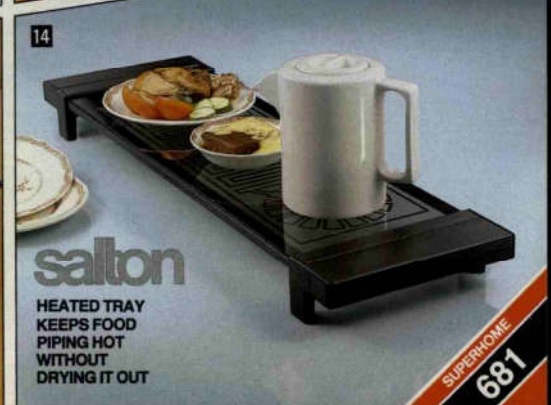

62J 585 Salton Hotray

£24-99 20 wks £1-25

●These items can be sent direct to customer.

8 Krups universal compact Electric Food Slicer. Features include large food collection tray, Cord storage compartment, variable slice thickness adjustment, safety switch and childproof safety interlock.

62H 587 Krups Slicer
£29-99 20 wks £1-50

FOOD SLICER

Kenwood
 CASCADE
 DRINKMAKER

10
 TURNS TAP WATER INTO DELICIOUS SPARKLING DRINKS

13

13
PHILIPS
 HAND HELD
 CAN OPENER

9
 HOSTESS
 TROLLEY

11

12

COMPLETE WITH FROZEN FOOD BLADES

14

salton
 HEATED TRAY
 KEEPS FOOD
 PIPING HOT
 WITHOUT
 DRYING IT OUT