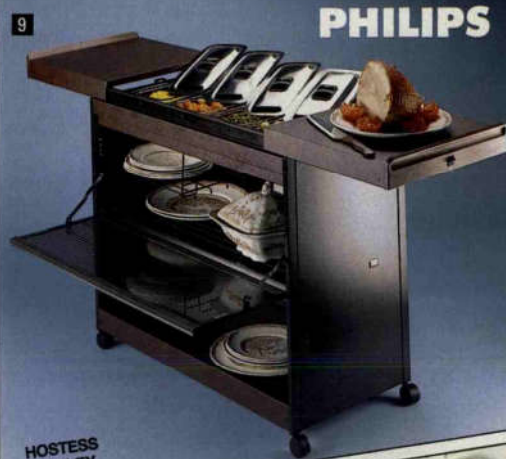

62J 585 Salton Hotray

£24-99 20 wks £1-25

●These items can be sent direct to customer.

8 Krups universal compact Electric Food Slicer. Features include large food collection tray, Cord storage compartment, variable slice thickness adjustment, safety switch and childproof safety interlock.

62H 587 Krups Slicer
£29-99 20 wks £1-50

FOOD SLICER

Kenwood
 CASCADE
 DRINKMAKER

10
 TURNS TAP WATER INTO DELICIOUS SPARKLING DRINKS

13

13
PHILIPS
 HAND HELD
 CAN OPENER

9
 HOSTESS
 TROLLEY

11

12

COMPLETE WITH FROZEN FOOD BLADES

14

salton
 HEATED TRAY
 KEEPS FOOD
 PIPING HOT
 WITHOUT
 DRYING IT OUT