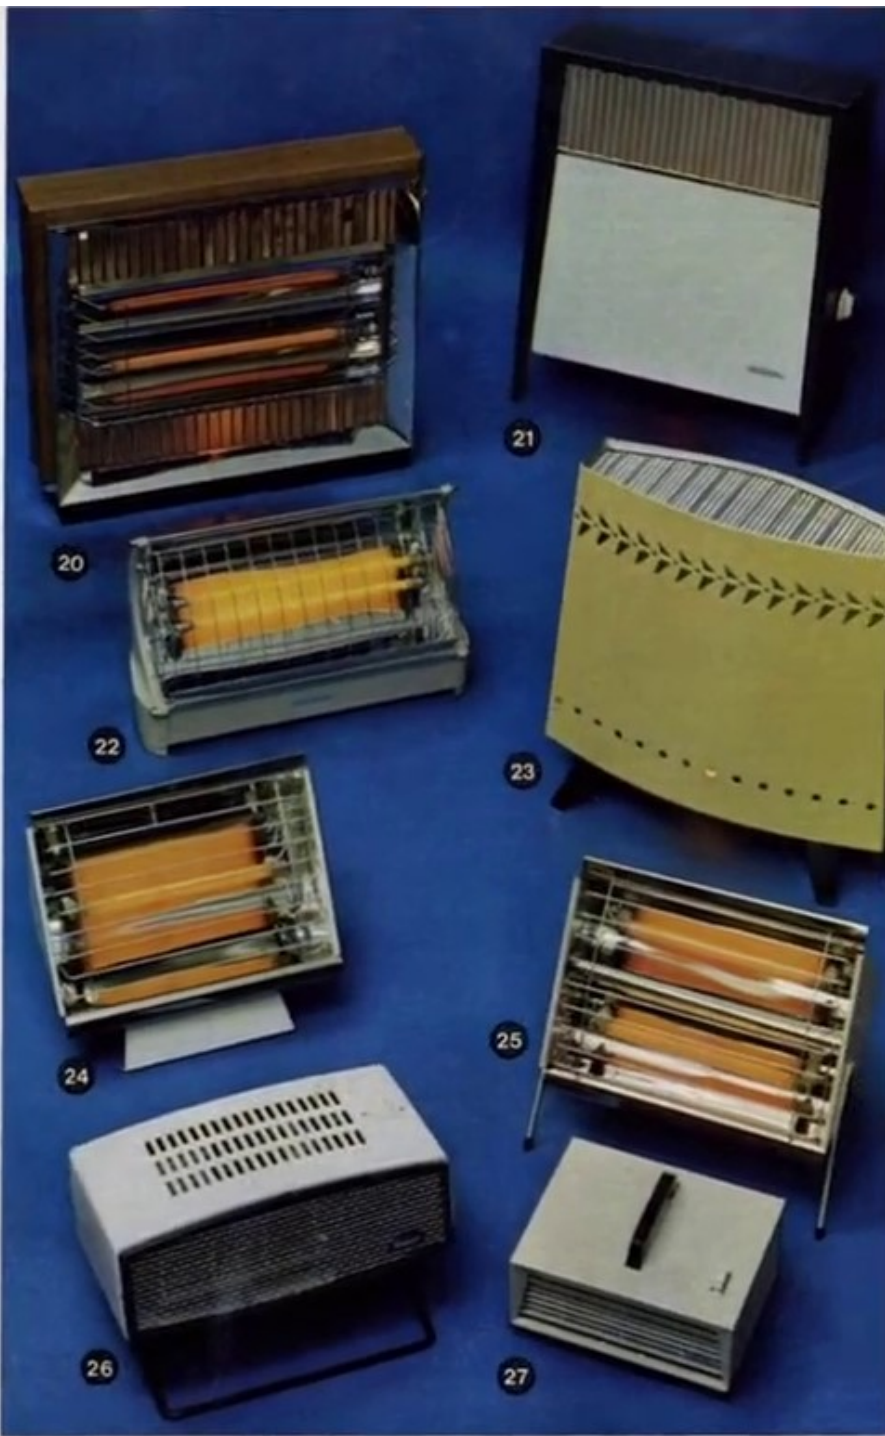

- 1 Wood Base Table Lamp. Attractive walnut finish. Orange shade with linen effect. Height approx. 23".....776-75 3½ Books
- 2 Table Lamp. Overall height approx. 28". Heavy hydrocal base in white. 776-78 3½ Books
- 3 Standard Lamp. In walnut finish with brass plated top stem. Complete with attractive shade. Overall height approx. 64".....776-76 7½ Books
- 4 Table Lamp. A most graceful and distinctive lamp. Swedish solid teak base with 16" deep shade. Overall height approximately 30". *776-17 8½ Books
- 5 Table Lamp. Wood base with simulated parchment shade. Overall height approximately 17".....776-11 2½ Books
- 6 Marble Table Lamp. Pretty base in real Italian marble. The extremely attractive shade is made from Sanderson fabric. Overall height approx. 18". 776-74 5½ Books
- 7 Glass Table Lamp. Attractive design. Complete with pleated crepe nylon shade. Height approx. 12½".....776-72 4 Books
- 8 Table Lamp. In attractive Grecian design. Heavy hydrocal base in white with gold linings. Height approx. 29½".....776-77 4½ Books
- 9 Table Lamp. Ceramic base with pretty rose motif.....776-09 1½ Books
- 10 Table Lamp. In period style. The base is worked in alabaster and brass. Complete with fringed floral cotton shade.....776-73 9½ Books
- 11 Table Lamp. Pottery base decorated two-tone grey and gold. Parchment type shade. Height approx. 15½".....776-70 2½ Books
- 12 Contemporary Table Lamp. Brandy balloon design with black tripod legs. 776-06 1½ Books
- 13 Table Lamp. Genuine brass oil lamp converted to electric. Wired complete with switch. Approximate height 21".....776-71 9 Books
- 14 Table Lamp. Heavy white base in hydrocal. Complete with attractive floral shade. Height approx. 31".....776-79 3½ Books
- 15 Desk or Reading Light. This extremely useful light is both attractive and functional. Fitted with flexible arm to give unlimited variety of positions. 776-03 2½ Books
- 16 Ceiling Light. Tri-pendant style. With copper effect globe sleeves. 776-02 5 Books
- 17 Porch Light. With multi-colour glass pebbles. Complete with bracket. 776-04 5 Books
- 18 DIMPLEX Infra-red wall heater. 750 watts. Supplied complete with built-in pull-cord switch. Ideal for kitchen, bedroom, bathroom or study. 765-75 6½ Books
- 19 RIMA Extractor Fan. Easy to fit and gives quiet trouble-free operation. 765-70 8½ Books
- 20 SPREADAIRE 2kw. Radiant Convector Heater. Can be used free-standing or wall-mounted. Copper effect anodized grill. Fitted with 2 x 1000 watts elements.....*765-74 15 Books