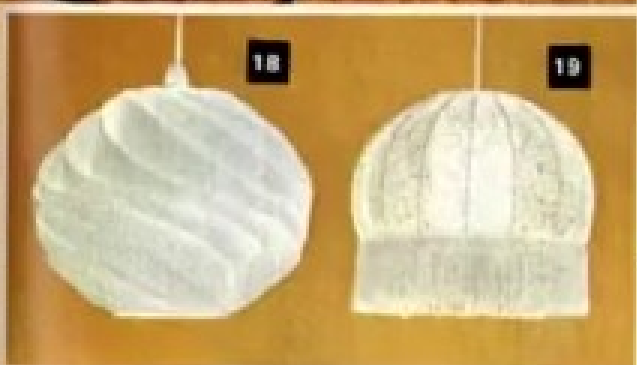

	Books
1 DIMPLEX Infra-Red Wall Heater. Pull-cord switch. 750 W. B.E.A.B. approved. .... 65-205-6	8
2 VALOH Viceroy Convector Oil Heater. Fitted with safety device. Burns for 24 hours at full flame on one filling. .... *65-223-8	16½
3 RIMA Fan Heater 2 KW. B.E.A.B. approved. 65-211-1	11
4 PHILIPS Fan Heater 2 KW. Adjustable stand, warm or cold air flow, thermostatically controlled. B.E.A.B. approved. .... *65-221-4	14½
5 Three Light Flush Ceiling Fitting. Trunk and brass finish with glass shades. .... 76-208-7	9½
6 Pendant Light Fitting. Clear top and bottom with amber sides that give a non-glare light. Diameter 15" approx. .... 76-213-5	3½
7 SPREDAIRE Radiant Fire 2 KW. Can be used free-standing or mounted on a wall. .... *65-214-2	17½
8 RADIATION SUNHOUSE Convector Heater. 1 KW. Can be used free standing or mounted on a wall. Thermostatically controlled. B.E.A.B. approved. .... *65-226-7	15
9 DIMPLEX Oil Filled Electric Radiator. Thermostatically controlled. 150 W. B.E.A.B. approved. .... *65-200-1	26

14 Three Light Ceiling Fitting. Crystal polystyrene shades and simulated copper cones..... 76-248-9

15 Sheerlite Vogue Pendant. Made from washable, heat-resistant PVC. Supplied packed flat, easily assembled. Diameter 14" approx..... 76-230-0