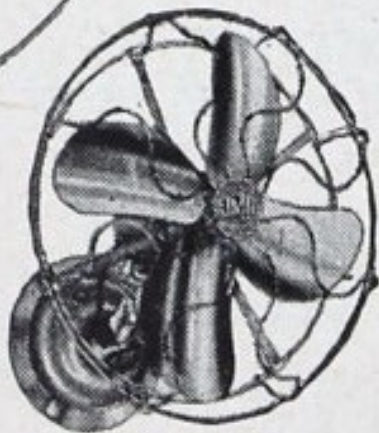

At this time o' year

**- the BIG
DEMAND is for**

LIMIT FANS

10", 12" and 16" Oscillating or
Non-Oscillating for A.C. supply.
12" for D.C. supply.

HAVE YOU ADEQUATE STOCKS?

- ★ British made of highest quality materials.
- ★ Easily adaptable for Wall Mounting.
- ★ Anodised Aluminium Blades ; bright plated Guards.
- ★ Pedestal and Motor Housing stove-enamelled cream.