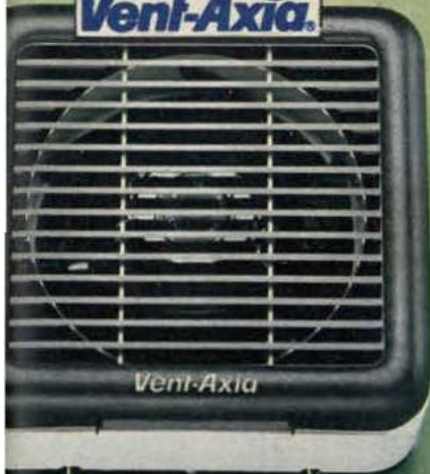

Vent-Axia

9

Xpelair