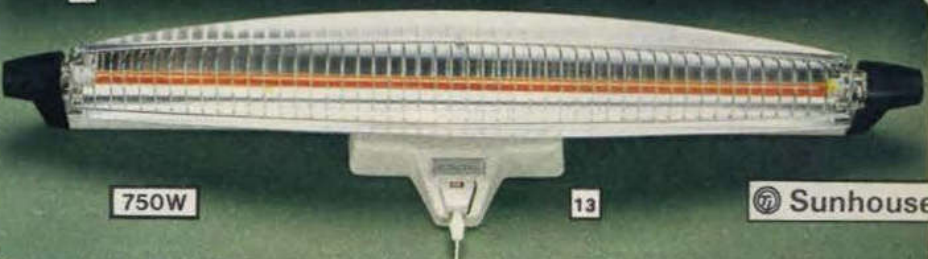

750W

13

Sunhouse