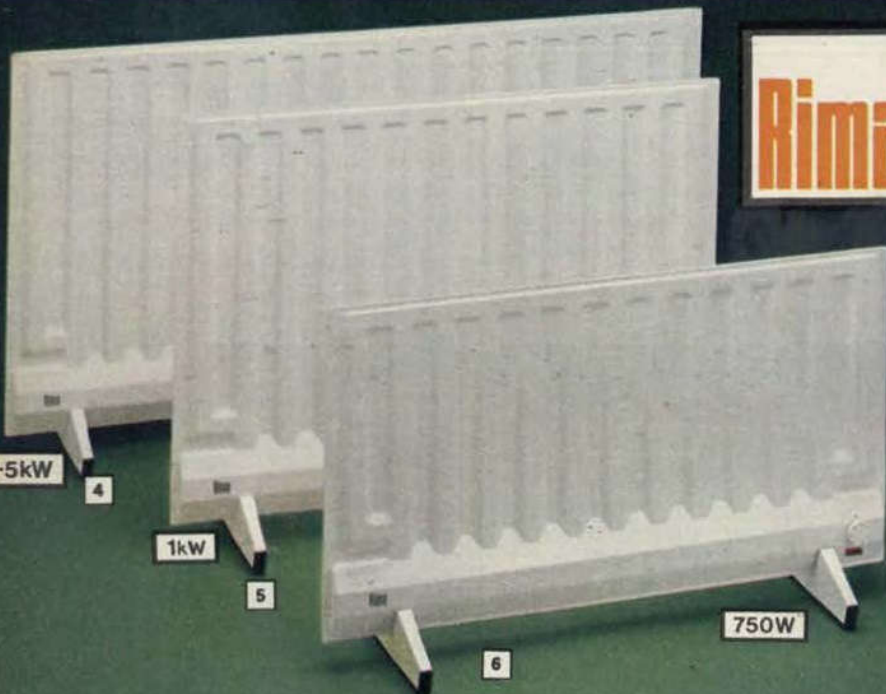

Rima

1.5kW

4

1kW

5

750W

6

7