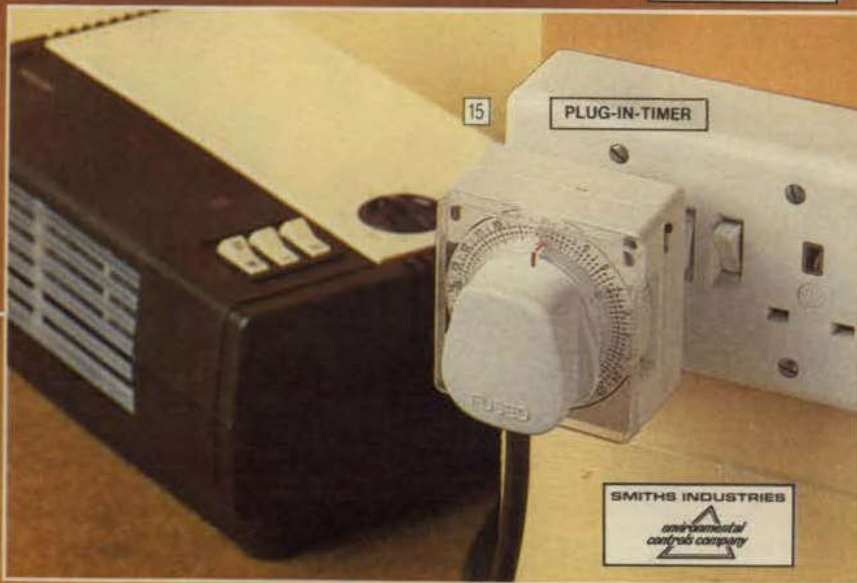

15

PLUG-IN-TIMER

16. Vent-Axia 150 Window or Wall Extract Ventilation Unit. On/off switch and shutter operated by cord. Fits 7 1/4" diameter hole. Wall fitting kit included. B.E.A.B. approved.

Cat. No. 415/2576 Our Price £34.99

17. Xpelair DX100WT Toilet Ventilator. Compact 155mm square (6 1/8" x 6 1/8") exterior wall installation. With delay timer, back draught shutter, wall sieve, wall plugs and screws. Operated by on/off switch or pullcord (not supplied).

Cat. No. 415/2916 Our Price £26.99

18. Philips HR.3408 Window Extractor Fan. Reversible airflow. Ideal for kitchens. Fits 7 1/8" diameter hole. Single cord operates on/off switch. B.E.A.B. approved.

Cat. No. 415/2693 Our Price £16.99

19. Xpelair GXC6 Window or Wall Extractor Fan. Blade diameter 6". Cord operated. Fits 7 1/4" diameter hole. B.E.A.B. approved.

Cat. No. 415/0035 Our Price £32.99