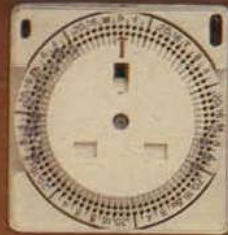

superswitch

IMMERSION HEATER CONTROLS

11

12

superswitch

13

14

PLUG-IN-TIMERS

10. Moulinex 479 "Refreshair" Electric Air Freshener. 2-speed. Triple action filter. Comes with one citrus scented filter.

Cat. No. 415/2930 Our Price £10.99

11. Superswitch 24 Hour Immersion Heater Timer. 96 quarter hour time selectors. Manual override. Indicator light, for use with appliances up to 3kW. Full installation and operating instructions supplied.

Cat. No. 415/2820 Our Price £15.99

12. Smiths "Imerset" Immersion Heater Time Switch. 24 hour repeater time control switch. Override facility for pre-programmed change. Neon indicator light. For use with appliances up to 3kW. B.E.A.B. approved.