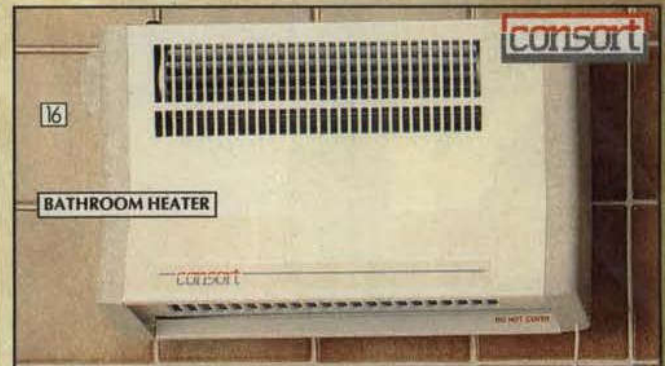

**Cat. No.** 415/2617 **Our Price** £12.45

16. Consort 2kW Bathroom Fan Heater. Thermostat control. Wall mounted. Safety cut-out. Power on indicator light. Pull cord operated. B.E.A.B. approved.

**Cat. No.** 415/3630 **Our Price** £24.95

17. Sunbeam Ceiling Heat/Light Unit. 750 watt. Heat and light will operate separately or combined. Cord operated. Diameter 13 inch, depth 7 1/2 inch. B.E.A.B. approved.

**Cat. No.** 415/0884 **Our Price** £20.95