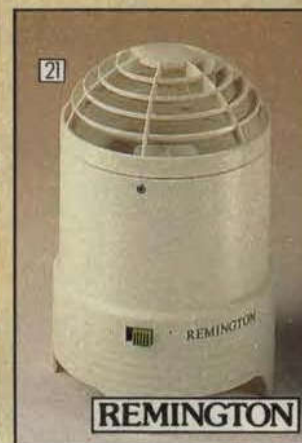

20. Bomac Single "Infralux" Heat and Light Unit. 250 watt infra-red lamp. Housed in off-white heat resistant polypropylene shade with black trim. The unit is fully insulated and can be mounted in place of any existing light without additional wiring or switching. Diameter 6 inch, depth 8 1/2 inch (excluding cord).

Cat. No. 415/3221 **Our Price** £11.95

21. Remington AP100 Air Purifier. Three stage filtering system. Removes tobacco smoke, pollen, dust and other odours from the air. Supplied with one citrus scented "Scrub-Aire" filter.

Cat. No. 415/3283 **Our Price** £9.99

Please note that items 14 and 16 - 20 must be permanently connected to a 240V ac electrical supply.