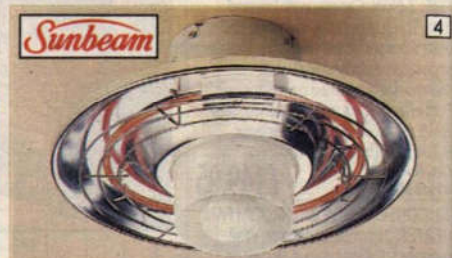

1. PHILIPS THERMO TUBE. Ideal for frost protection for greenhouses, garages, outhouses, lofts, toilets etc. Wall or floor mounting. With fixing brackets. Length 2 feet. 120 watt.
Cat. No. 415/3290 **£12.95**

2. REFLECTOR FIRE. 2kW. Chrome plated reflector. Choice of 1 or 2 heat settings. B.E.A.B. approved.
Cat. No. 415/2617 **£12.95**

3. REMINGTON AP100 AIR PURIFIER. Three stage filtering system. Removes tobacco smoke, pollen, dust and other odours from the air. With one citrus scented "Scrub-Aire" filter.
Cat. No. 415/3283 **£9.95**

4. SUNBEAM CEILING HEAT/LIGHT UNIT. 750 watt. Heat and light will operate separately or combined. Cord operated. Diameter 13 inch, depth 7 1/2 inch. B.E.A.B. approved.
Cat. No. 415/0884 **£23.75**

5. MOUNTAIN BREEZE ROOM IONISER. Cleans and freshens the air by restoring the balance of negative ions. Removes smoke, dust and pollen. Helps alleviate hay fever. Low running costs. Manufacturer's 5-year guarantee.
Cat. No. 415/4024 **£39.50**

6. VENT-AXIA V.A. 150P WINDOW OR WALL EXTRACT VENTILATION UNIT. For kitchens and bathrooms. Blade diameter 6 inch. Cord operated "interlock" shutter and in-built switch. Trickle ventilation control facility. Removable plug and grilles for cleaning. Fits 7 1/4 inch diameter hole. B.E.A.B. approved.
Cat. No. 415/4512 **£42.95**

7. BRASS FINISHED FLUSH THREE LIGHT FITTING. With white glass shades. Height 11 inch, spread 18 1/2 inch. Max candle bulb 3 x 60 watt.
Cat. No. 431/0758 **Man. Rec. Price £28.99** **£19.99**

8. DOWNLIGHT 3 LIGHT FLUSH FITTING. Polished brass finish. With glass shades. Ideally suited for low ceilings. Height 9 inch. Spread 15 inch approx. Max candle bulb 3 x 60 watt.
Cat. No. 430/6195 **Man. Rec. Price £28.99** **£17.99**