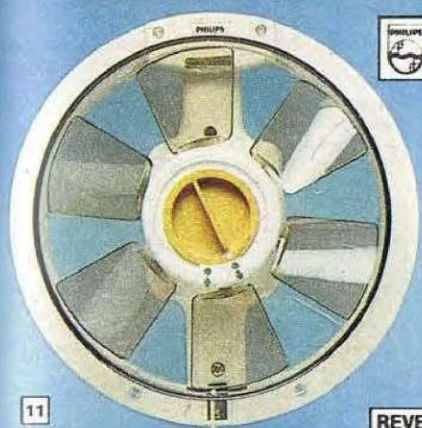

Argos Price £12.75

7. Rima Fan Heater. 2 kW. Choice of 1 or 2 kW settings or fan only. B.E.A.B. approved.

Cat. No. 415/1450

Rec. Retail £14.99

Argos Price £10.50

8. Myked "Tymset" Automatic Plug-In Timer. Fits 13 Amp wall socket. One or two programmes in 24 hours with over-ride switch. For any electric appliance up to 3 kW.

Cat. No. 415/1924

Rec. Retail £12.42

Argos Price £8.50

PHILIPS

11

REVERSIBLE AIR FLOW

**ONLY
£6.45**

12