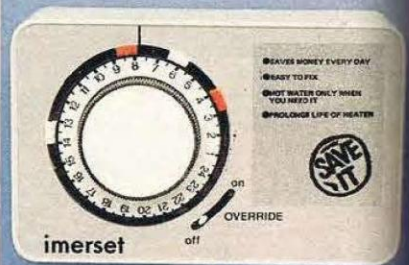

**SAVE
£6.45**

**power
lectric**

1

2

PIFCO

3

SMITHS

4

EKCO

5

6

Rima

7

myked

TYMSET

8

9

Rima

10

1. Power-Lectric "Nordik" Oscillating Table Fan. Fitted swivel joint to adjust angle. 2 speed. 35 Watt motor. Diameter 8", height 14" (20.3x35.6 cm).

Cat. No. 415/2026

Rec. Retail £23.40

Argos Price £16.95

2. Pifco "Spinair" Oscillating Table Fan. Fitted swivel joint to adjust angle. 2 speed. 25 Watt motor. Diameter 8", height 14" (20.3x35.6 cm).

Cat. No. 415/2019

Rec. Retail £17.00

Argos Price £12.75

3. Smiths "Imerset" Immersion Heater Time Switch. Switches on/off twice in 24 hours. For immersion heaters up to 3.3 kW...Cat. No. 415/1632

Rec. Retail £12.52

Argos Price £8.50

4. Belling "Tango Three" Fan Heater. 3 kW. 3 heat settings or fan only. Safety cut-out. B.E.A.B. approved.....Cat. No. 415/1728

Rec. Retail £19.02

Argos Price £13.75

5. Ekco FH.50 Fan Heater. Choice of 700 Watts, 1300 Watts and 2 kW heat settings or fan only. Woodgrain effect finish. B.E.A.B. approved.

Cat. No. 415/1704

Rec. Retail £18.00

Argos Price £12.75

6. Rima Fan Heater. 3 kW. Choice of 1, 2 or 3 kW settings or fan only. Thermostatic control. B.E.A.B. approved.....Cat. No. 415/1443

Rec. Retail £18.50

Argos Price £12.75

7. Rima Fan Heater. 2 kW. Choice of 1 or 2 kW settings or fan only. B.E.A.B. approved.

Cat. No. 415/1450

Rec. Retail £14.99

Argos Price £10.50

8. Myked "Tymset" Automatic Plug-In Timer. Fits 13 Amp wall socket. One or two programmes in 24 hours with over-ride switch. For any electric appliance up to 3 kW.

Cat. No. 415/1924

Rec. Retail £12.42

Argos Price £8.50