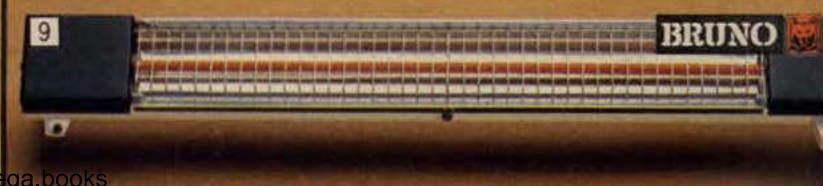

3. Bruno "Tristar" Log Effect Fire Suite. 2½ kW. Fuel effect independent of heaters. Three angled fires separately switched. Size 38½" x 9½" x 22½" high. B.E.A.B. approved. Cat. No. 415/2325. Our Price £72.99

4. Rima 408 Fan Heater. 3 kW with thermostatic control. Choice of 1, 2 or 3 heat settings or cool fan only. B.E.A.B. approved. Cat. No. 415/1443. Our Price £19.99

9. Bruno Infra-Red Wall Heater. 1 kW. Adjustable angle brackets. On/off pull cord. Length 28". B.E.A.B. approved. Cat. No. 415/2291. Our Price £12.49

10. Vortice "Nordik 20" Oscillating Table Fan. 2-speed. 8" blade span. Cat. No. 415/2026. Our Price £19.99