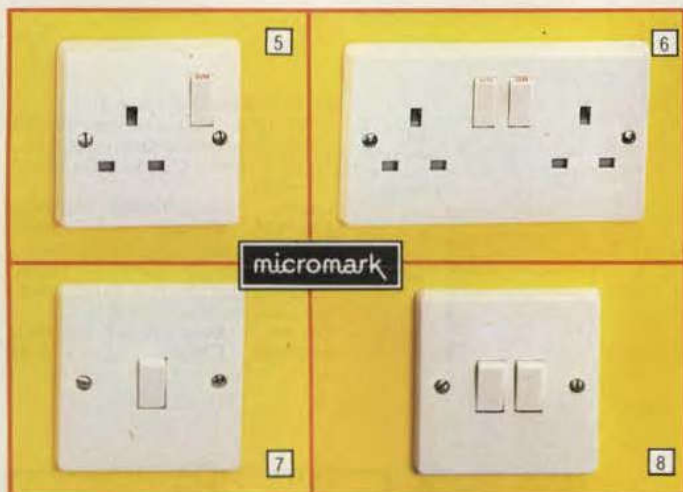

21

1. Ever Ready De Luxe Front Cycle Lamp. High performance lens. Complete with detachable brackets. Batteries supplied.
Cat. No. 982/0810 **Our Price** £4.79
2. Ever Ready De Luxe Rear Cycle Lamp. High performance lens. Complete with detachable brackets. Batteries supplied.
Cat. No. 982/0803 **Our Price** £4.79
3. Uniross Rechargeable Lantern. Powerful twin tube fluorescent lantern with automatic emergency light should mains fail. With integral rechargeable battery and charger.
Cat. No. 982/0700 **Our Price** £19.99
4. Fused 1 Amp Shaver Adapter. Simply plug into 13 amp socket outlets. Complete with sleeved pins.
Cat. No. 982/0937 **Our Price** £1.99

- 2 Way Plate Switches. For domestic lighting circuits. Suitable for 2 way switching. Made to BS3676. Metal box required (not supplied) for flush fitting or plastic box for surface fitting. Max load 5 amp.
7. 1 Gang 2 Way. **Cat. No.** 982/0779 **Our Price** £1.45
8. 2 Gang 2 Way. **Cat. No.** 982/0920 **Our Price** £2.75