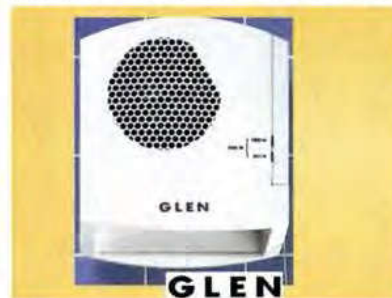

the widest range of heating and air treatment slimline heaters running costs from 1p per hour*

slimline super panel heater

Great Value
£49.50

1 DeLonghi HLP400 slimline super panel heater.
• Low wattage (400W) high efficiency oil filled super panel. • Provides excellent efficient background heat. • 3 heat settings from maximum to economy for extra low consumption. • Smooth, safe, rounded corners. • Free standing or wall mountable using brackets and fixings supplied. • Size (W)76, (D)3, (H)40cm. • Manufacturer's 3 year guarantee.
cat no 415/7708 **£49.50**

WHAT DOES IT DO ?

SLIMLINE HEATERS

- Ideal background heating.
- Energy efficient controls to save you money.
- Low cost heating from only 1p per hour.*
- Great for preventing frost in outlying rooms, garages, sheds etc.

3 Dimplex slimline heater.
• Discreet design. • 800 watt output. • 24 hour programmable timer. • Choice of heat settings. • Neon power indicators. • Overheat safety cut out. • Free standing or wall mountable using brackets and fixings included. • Size (W)100, (D)3, (H)55cm (without feet).
cat no 415/7492 **£69.99**

5 Winterwarm Slimsave ultra low energy bathroom panel heater.
• Efficient economical background heat using minimal electricity. • Ultra slim design – just 17mm deep (excluding towel rails). • Rapid warm up. • Cool edge for safety. • Automatic temperature control. • Supplied complete with 3 towel rails. • Wall mountable with all fixings and template included. • **Please note, this product needs to be permanently connected to the mains supply. This should be done by a qualified electrician.** • Size (W)58, (D)1.7, (H)72cm.
cat no 415/7698 **£69.50**
Replacement product cover – cat no 883/0832 **£12.49**